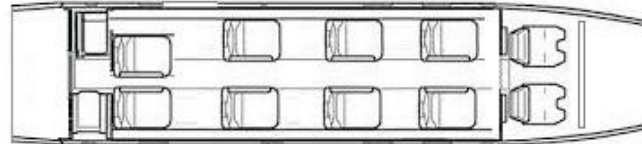

C404 TITAN

Overview

The workhorse of the Airspeed fleet, the Cessna Titan is our customers first choice for moving large numbers. Boasting room for 9 passengers and baggage, the Titan is most efficient option when it comes to crew change over!

Technical Specifications:

No. Of Passengers:	9
Crew:	1-2 Pilots
Cruising Altitude:	6,000 to 10,000 feet
Cruising Speed:	320 km/h
Range:	Up to 1400 km
Payload:	Up to 1000 kg
Air Conditioned:	Yes
Pressurised Cabin:	No
Additional Features:	GPS Navigation, Weather Radar Freighter configuration