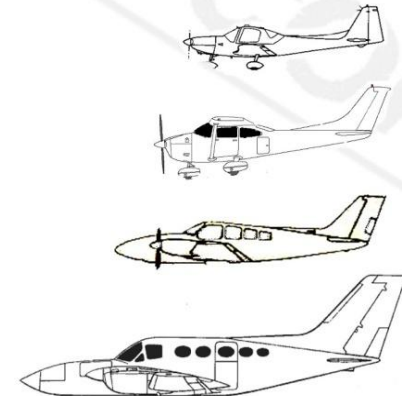

For more information:

Telephone: (02) 6545 2069
Email: ben@airspeedaviation.com.au
Website: www.airspeedaviation.com.au